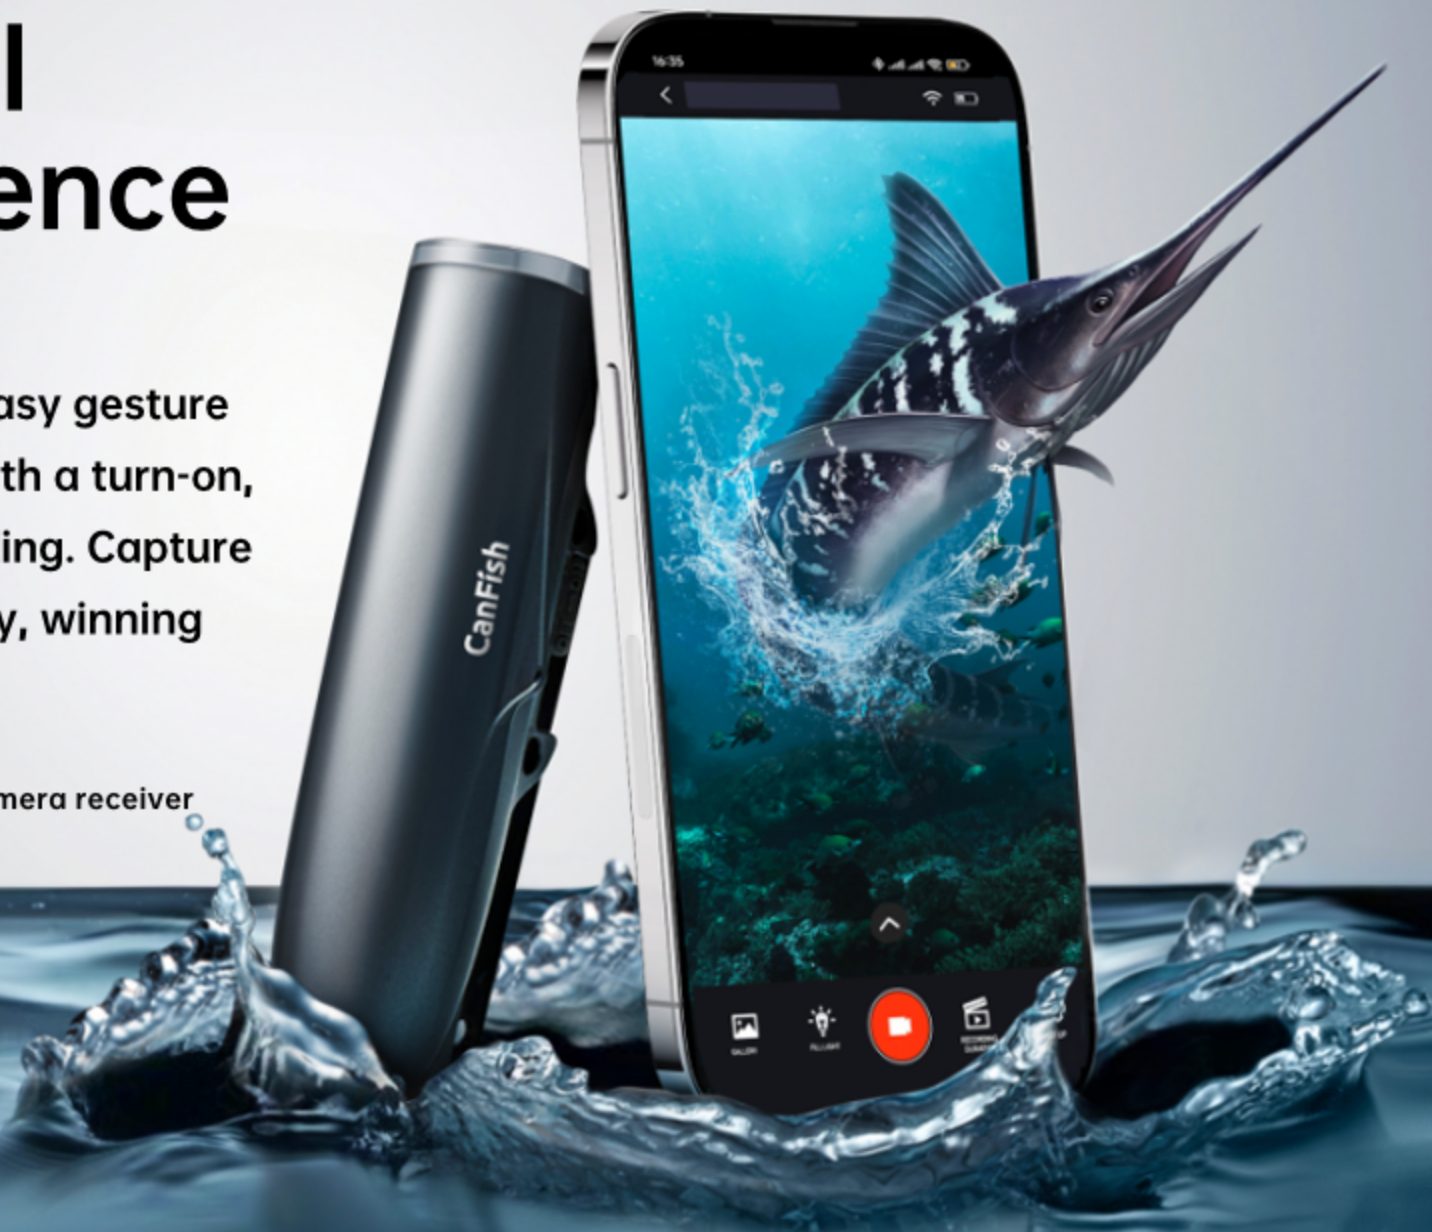

Effortless Control Seamless Experience

Fishing CamX transforms your fishing with easy gesture control and wireless transfer. Auto-record with a turn-on, and use gestures to manage WiFi and recording. Capture and share your catches within 50m* instantly, winning instant admiration from friends!

*This feature is only applicable to fishing methods with the camera receiver above the water surface, such as float fishing