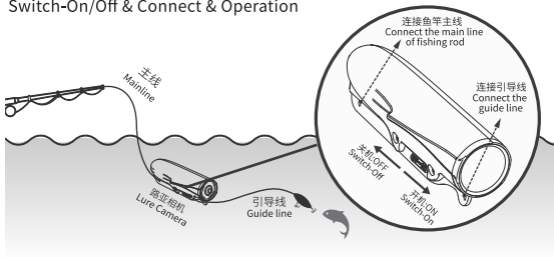

充电线
Charging cable

1PCS

浮力圈
Buoyancy ring

1PCS

资料包
Datagram

1PCS

充电 Charging

- 充电时必须关闭相机电源。
- The camera shall be turned off before charging.

① 充电器充电 Charging by the charger

② 电脑充电 Charging by the computer

开/关机与连接使用

Switch-On/Off & Connect & Operation

使用说明
Operating Instruction

www.chasing.com

CanFish APP

Fishing CamX